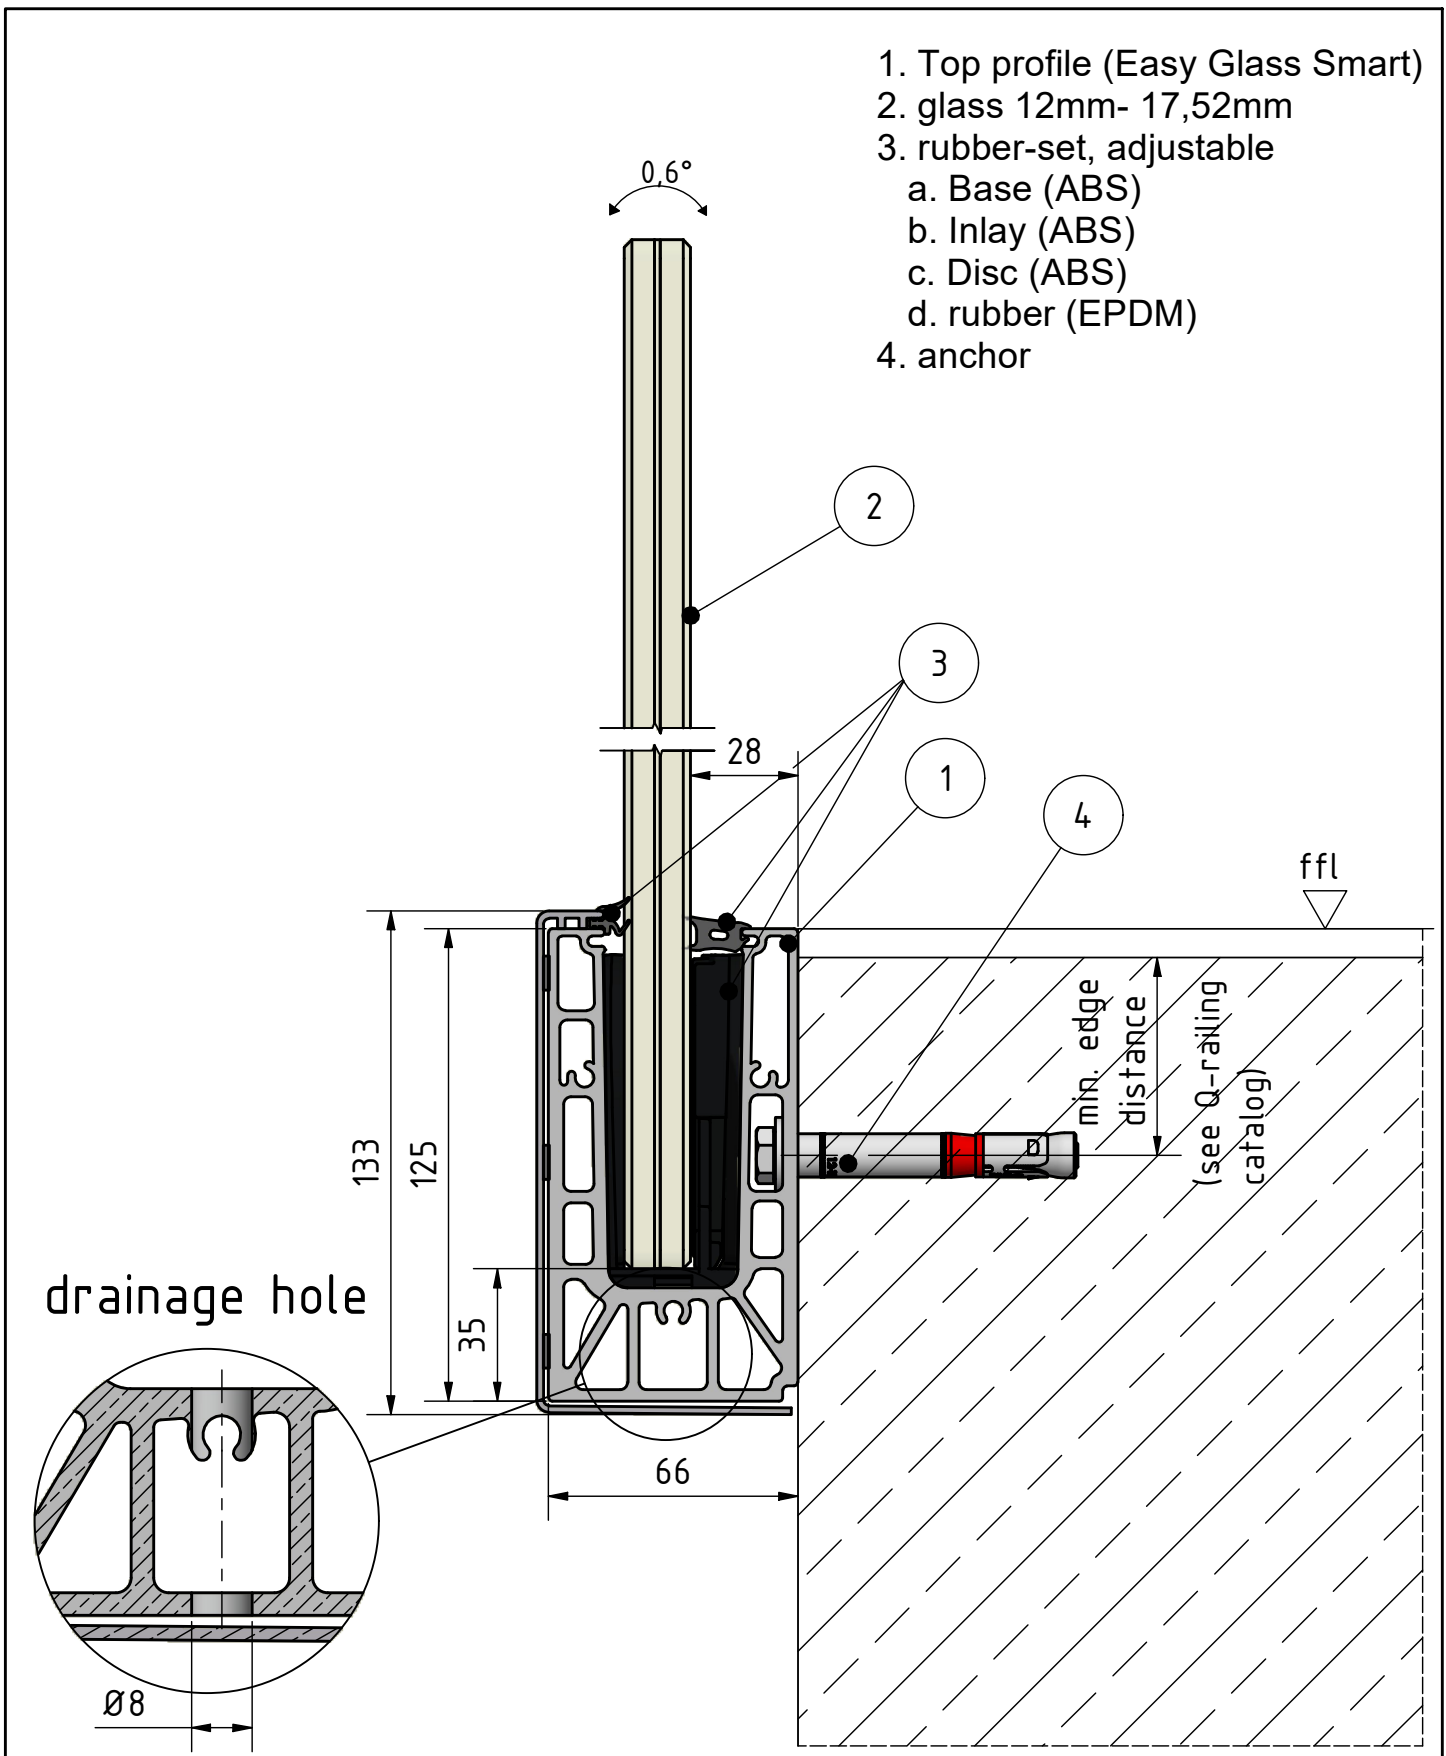

1. Top profile (Easy Glass Smart)
2. glass 12mm- 17,52mm
3. rubber-set, adjustable
 - a. Base (ABS)
 - b. Inlay (ABS)
 - c. Disc (ABS)
 - d. rubber (EPDM)
4. anchor

SYSTEM: Easy Glass Smart, adjustable
MODEL: 168230
DESCRIPTION: Fascia mount

DRAWN: AIG
DATE: 02.08.2019
DRAWING NO.: 168230-001_Easy Glass Smart, adjustable

This detail drawing is for reference purposes only. The installer must check the specifications and details with the local situation and regulations. For further advice and service please contact your nearest Q-railing office.